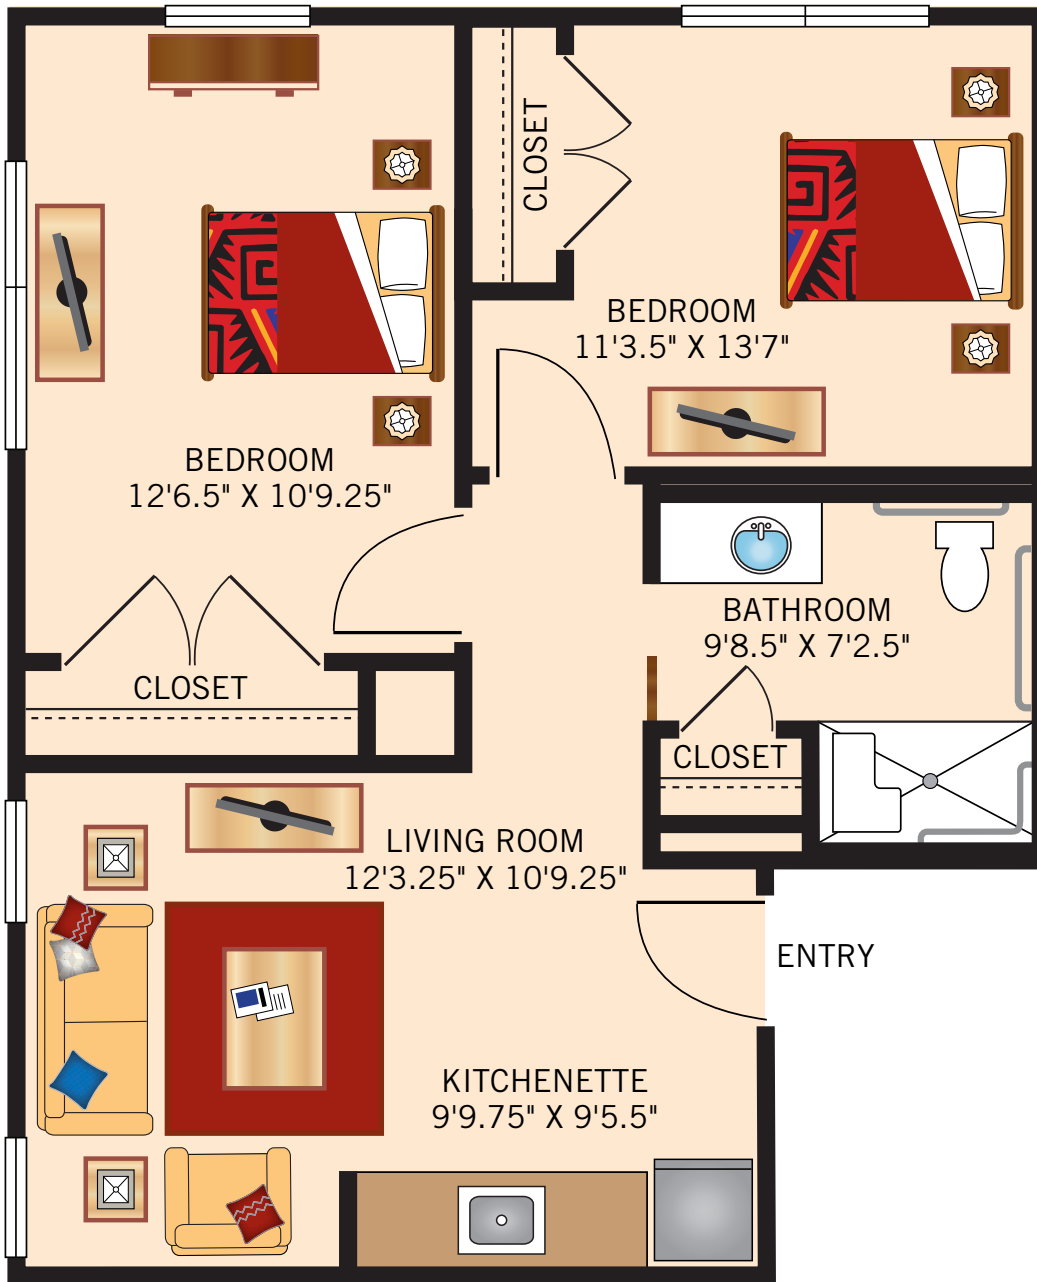

**SANDIA**

Alcove

351 Square Feet

Floor plans are not to scale and are shown for comparative purposes only.  
Actual apartment floor plans may have minor variations.

**MANZANO**

Alcove Plus

389 Square Feet

Floor plans are not to scale and are shown for comparative purposes only.  
Actual apartment floor plans may have minor variations.

**CIMARRON**

One Bedroom  
453 Square Feet

Floor plans are not to scale and are shown for comparative purposes only.  
Actual apartment floor plans may have minor variations.

**JEMEZ**

Two Bedroom  
659 Square Feet

Floor plans are not to scale and are shown for comparative purposes only.  
Actual apartment floor plans may have minor variations.