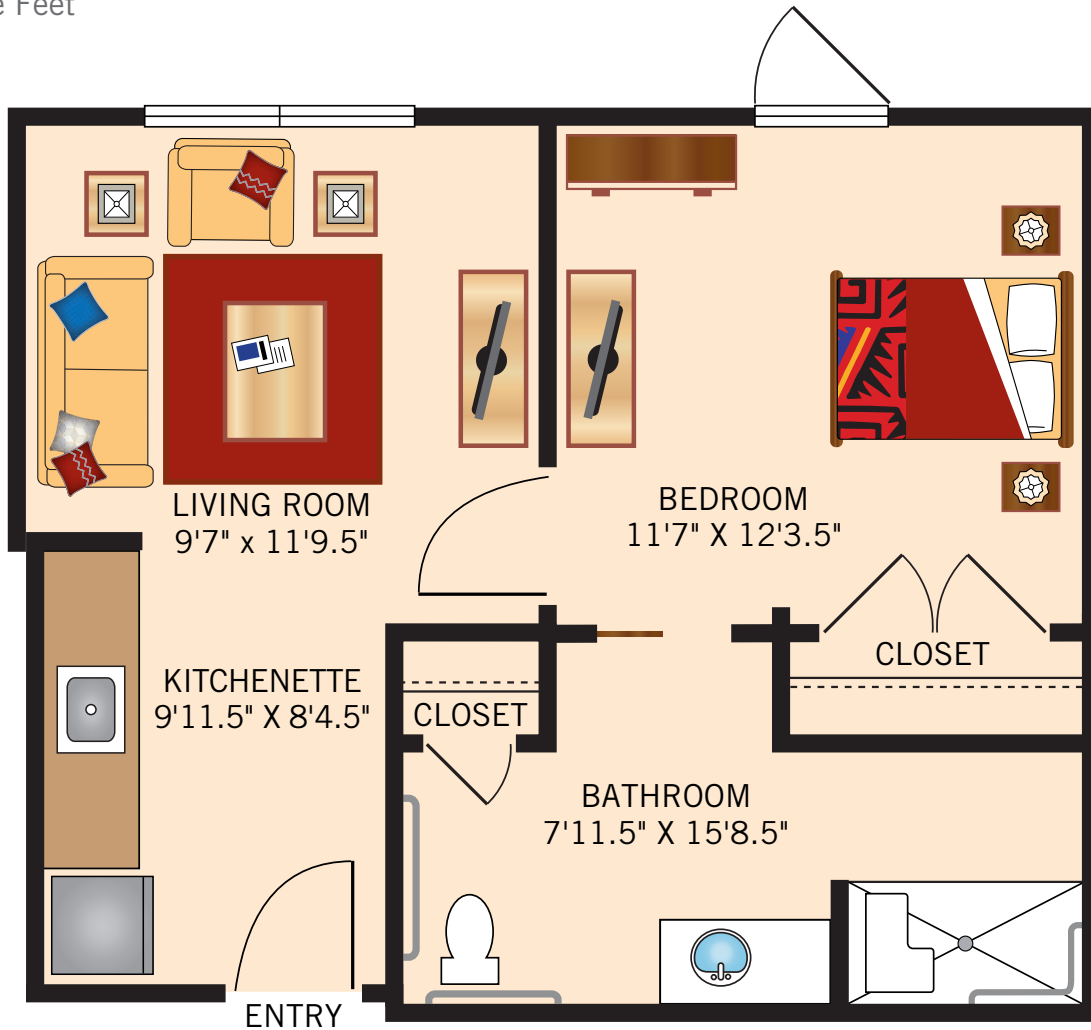

**SANDIA**

Alcove

351 Square Feet

Floor plans are not to scale and are shown for comparative purposes only.  
Actual apartment floor plans may have minor variations.

**MANZANO**

Alcove Plus

389 Square Feet

Floor plans are not to scale and are shown for comparative purposes only.  
Actual apartment floor plans may have minor variations.

**CIMARRON**

One Bedroom  
453 Square Feet

Floor plans are not to scale and are shown for comparative purposes only.  
Actual apartment floor plans may have minor variations.

**JEMEZ**

Two Bedroom  
659 Square Feet

Floor plans are not to scale and are shown for comparative purposes only.  
Actual apartment floor plans may have minor variations.