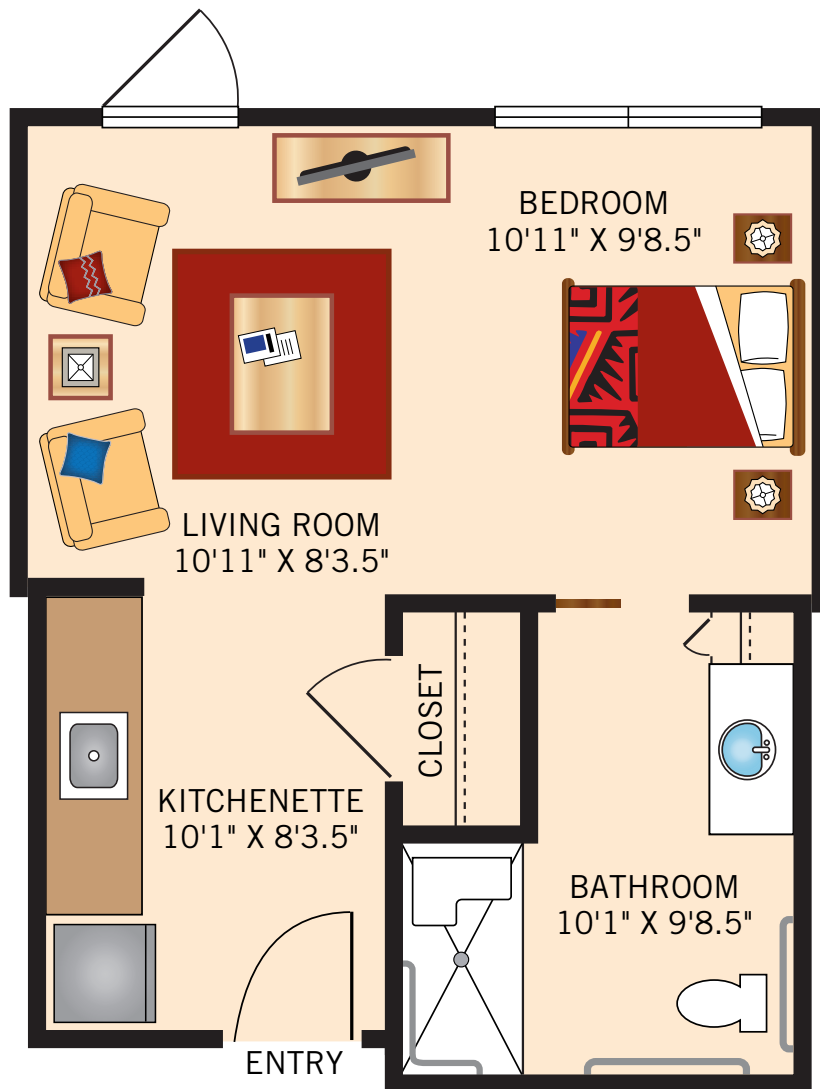

**SANDIA**

Alcove

351 Square Feet

Floor plans are not to scale and are shown for comparative purposes only.  
Actual apartment floor plans may have minor variations.

**MANZANO**

Alcove Plus

389 Square Feet

Floor plans are not to scale and are shown for comparative purposes only.  
Actual apartment floor plans may have minor variations.

**CIMARRON**

One Bedroom  
453 Square Feet

Floor plans are not to scale and are shown for comparative purposes only.  
Actual apartment floor plans may have minor variations.

**JEMEZ**

Two Bedroom  
659 Square Feet

Floor plans are not to scale and are shown for comparative purposes only.  
Actual apartment floor plans may have minor variations.